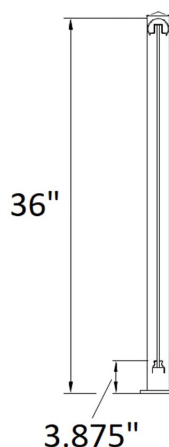

**51DB-LP/36/F** Center (Line) Post for Glass Rail - 36" H - Textured Lakeside Copper

The 36" High Floor Mount Post for glass panels is a 2-1/2" square aluminum post available in center, corner, end and stair configurations. All posts are available in textured black, white and textured lakeside copper premium powder coated finishes.

The center, corner and end posts have received brackets on them to hold the top and bottom rail in place. This allows for a solid post to panel connection.

The stair post has no brackets attached and is designed to work with any of the post end brackets, post vertical swivel brackets or post horizontal swivel brackets.