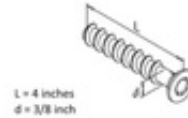

**QS-197** Conflex Masonry Screw 3/8" x 4"

Use with item 53-6904/10.

Available individually or in packs of 50.