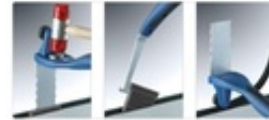

Q-71 Easy Glass Multitool for Aluminum Base Shoe

Multiple use tool that allows the installer to

1. Hammer the wedge into place.
2. Remove the wedge.
3. Roll the rubber strip into place.