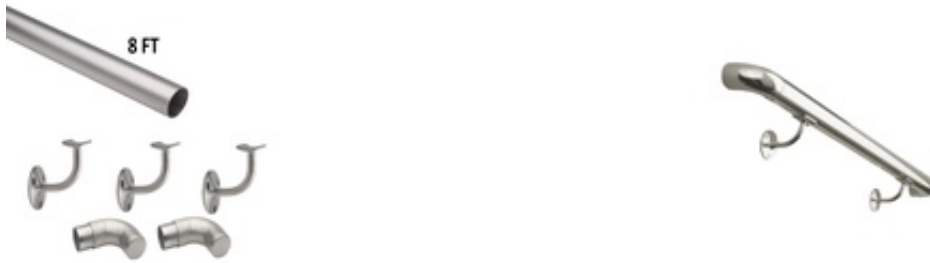

LB-44-HR1008/1H 8 FT Round Satin (Brushed) Solid Stainless Steel Hand Rail Kit

BuyRailings . 71 Commerce Drive, Brookfield, CT 06804 . T877-810-4116 . F +1-203-930-3620 . buyrailings.com