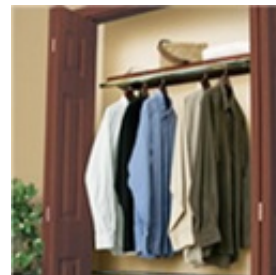

LB-10-EZ36CH All-in-One Folding Shelf W/ Rod - Cherry Shelf, Chrome Rod

Perfect **one-of-a-kind storage solution** - anywhere extra space is needed

101 Uses : Folding clothes, work bench, extra closet shelf & rod, office space

Easy installation and includes all mounting hardware

Folds flat when not in use

Holds up to 100 pounds

2 High-quality finishes: Blonde or Cherry

In Use: 36"W x 11 1/2"H x 14"D
Folded: 36"W x 14"H x 2 3/4"D
12lbs