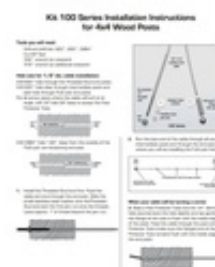

CA100-SM/50 50 FT Standard 1/8" Cable Rail Kit Assembly for Wood Posts.

100 SERIES Budget Cable Railing Kit for **Wood Posts with 1/8" cable** from 5' to 50' long

- Each kit contains one cable and associated hardware including the end caps.
- Kit packaged in a plastic bag and includes assembly instructions.
- [How To Install Ultra-Tec Cable Railing 100 Budget Kit for Wood Posts](#) □