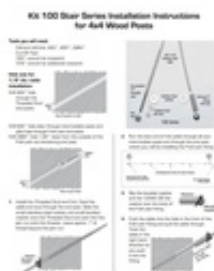

CA100-SM/50 50 FT Standard 1/8" Cable Rail Kit Assembly for Wood Posts.

100 SERIES Budget Cable Railing Kit for **Wood Posts with 1/8" cable** from 5' to 50' long

- Each kit contains one cable and associated hardware including the end caps.
- Kit packaged in a plastic bag and includes assembly instructions.
- [How To Install Ultra-Tec Cable Railing 100 Budget Kit for Wood Posts](#) □