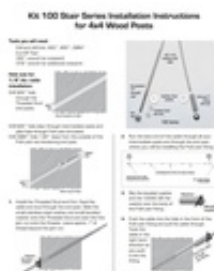

**CA100-SM/5** 5 FT Standard 1/8" Cable Rail Kit Assembly for Wood Posts.

100 SERIES Budget Cable Railing Kit for **Wood Posts with 1/8" cable** from 5' to 50' long

- Each kit contains one cable and associated hardware including the end caps.
- Kit packaged in a plastic bag and includes assembly instructions.
- [How To Install Ultra-Tec Cable Railing 100 Budget Kit for Wood Posts](#) □