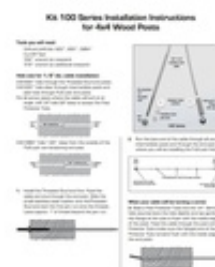

**CA100-SM/5** 5 FT Standard 1/8" Cable Rail Kit Assembly for Wood Posts.

100 SERIES Budget Cable Railing Kit for **Wood Posts with 1/8" cable** from 5' to 50' long

- Each kit contains one cable and associated hardware including the end caps.
- Kit packaged in a plastic bag and includes assembly instructions.
- [How To Install Ultra-Tec Cable Railing 100 Budget Kit for Wood Posts](#) □