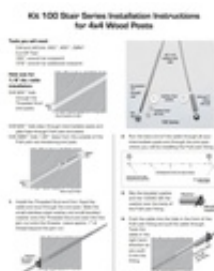

CA100-SM/40 40 FT Standard 1/8" Cable Rail Kit Assembly for Wood Posts.

100 SERIES Budget Cable Railing Kit for **Wood Posts with 1/8" cable** from 5' to 50' long

- Each kit contains one cable and associated hardware including the end caps.
- Kit packaged in a plastic bag and includes assembly instructions.
- [How To Install Ultra-Tec Cable Railing 100 Budget Kit for Wood Posts](#) □