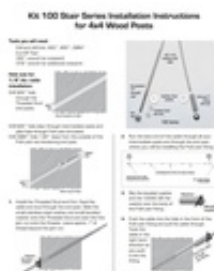

**CA100-SM/30** 30 FT Standard 1/8" Cable Rail Kit Assembly for Wood Posts.

100 SERIES Budget Cable Railing Kit for **Wood Posts with 1/8" cable** from 5' to 50' long

- Each kit contains one cable and associated hardware including the end caps.
- Kit packaged in a plastic bag and includes assembly instructions.
- [How To Install Ultra-Tec Cable Railing 100 Budget Kit for Wood Posts](#) □