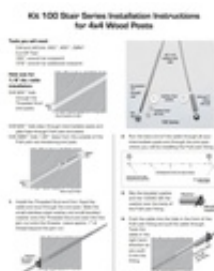

CA100-SM/25 25 FT Standard 1/8" Cable Rail Kit Assembly for Wood Posts.

100 SERIES Budget Cable Railing Kit for **Wood Posts with 1/8" cable** from 5' to 50' long

- Each kit contains one cable and associated hardware including the end caps.
- Kit packaged in a plastic bag and includes assembly instructions.
- [How To Install Ultra-Tec Cable Railing 100 Budget Kit for Wood Posts](#) □