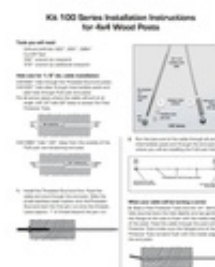

CA100-SM/25 25 FT Standard 1/8" Cable Rail Kit Assembly for Wood Posts.

100 SERIES Budget Cable Railing Kit for **Wood Posts with 1/8" cable** from 5' to 50' long

- Each kit contains one cable and associated hardware including the end caps.
- Kit packaged in a plastic bag and includes assembly instructions.
- [How To Install Ultra-Tec Cable Railing 100 Budget Kit for Wood Posts](#) □