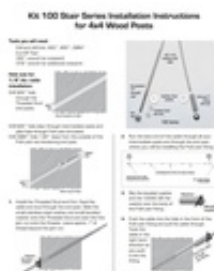

CA100-SM/20 20 FT Standard 1/8" Cable Rail Kit Assembly for Wood Posts.

100 SERIES Budget Cable Railing Kit for **Wood Posts with 1/8" cable** from 5' to 50' long

- Each kit contains one cable and associated hardware including the end caps.
- Kit packaged in a plastic bag and includes assembly instructions.
- [How To Install Ultra-Tec Cable Railing 100 Budget Kit for Wood Posts](#) □