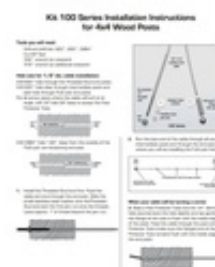

CA100-SM/15 15 FT Standard 1/8" Cable Rail Kit Assembly for Wood Posts.

100 SERIES Budget Cable Railing Kit for **Wood Posts with 1/8" cable** from 5' to 50' long

- Each kit contains one cable and associated hardware including the end caps.
- Kit packaged in a plastic bag and includes assembly instructions.
- [How To Install Ultra-Tec Cable Railing 100 Budget Kit for Wood Posts](#) □