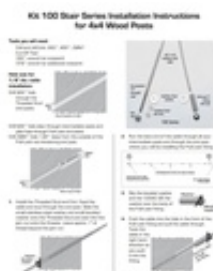

CA100-SM/15 15 FT Standard 1/8" Cable Rail Kit Assembly for Wood Posts.

100 SERIES Budget Cable Railing Kit for **Wood Posts with 1/8" cable** from 5' to 50' long

- Each kit contains one cable and associated hardware including the end caps.
- Kit packaged in a plastic bag and includes assembly instructions.
- [How To Install Ultra-Tec Cable Railing 100 Budget Kit for Wood Posts](#) □