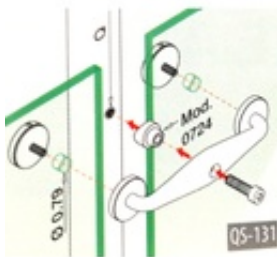

44-0724/2 Spider Adapter for 2" Tubing in 304 Stainless Steel

INDOOR USE ONLY