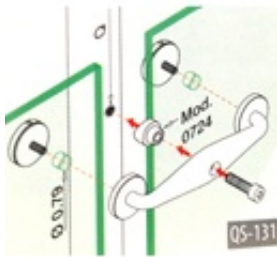

44-0724/1H Spider Adapter for 1-1/2" Tubing in 304 Stainless Steel

**INDOOR USE ONLY**