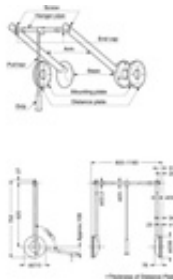

TAW-1200-GR TAW-1200 - Closet Rod Lift (Gray)

TALLMAN

Innovative closet storing mechanism to hang clothes in high places, allowing for your closet space **to be utilized more efficiently.**

- **New Shock Absorbing Mechanism:**

Designed to soften sudden “pop-ups” even when rod is released halfway.

Allows the closet rod to stay at position when the rods pulled all the way down.

- **Easy to use:**

Easy to return the rod to its normal position.

- **Simple to install:**

Install mounting plate on the wall, fasten rod unit to the mounting plate with one hidden screw.

- **Choose your size:**

We offer single, double or a T-type to accommodate your space requirements.

- Easily access hanging clothes even at the top of the closet.
- Lift up - pull down closet rod mechanism creates more usable space at the top of the closet
- Lift mechanism assists in lifting the rod back into the upper position
- Designed for installation on side walls of a cabinet or closet
- Fits openings 31-1/2" to 46-1/2" W
- Load capacity 33 lbs.