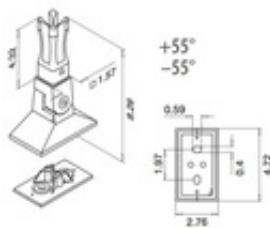

49-4943/40 SL4943 - Square Line Adjustable Base Flange Glued Upright (Satin Stainless Steel 316)

(2) QS-34 Bolts NOT INCLUDED must be purchased separately