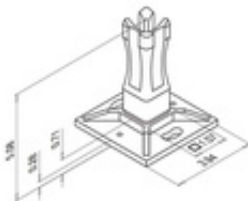

49-4942/40 SL4942 - Square Line Base plate glued upright (Satin Stainless Steel 316)

Attach vertical post (49-4900/4040) to bracket with adhesive and activator (LB-00201 and 00211).

(2) QS-34 Bolts NOT INCLUDED must be purchased separately.