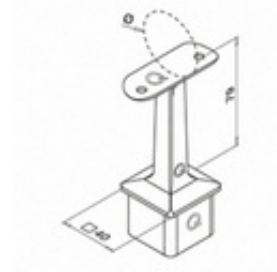

49-4710R/1H SL4710R - Square Line Handrail Bracket for Round Tube (Satin Stainless Steel 316)

(2) QS-111 Screws Sold Separately (see item QS-0511)

For 1.57"x1.57" square post and 1.5" round top handrail.