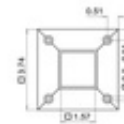

49-4505/40 SL4505 - Square Line Wall Flange (Satin Stainless Steel 316)

(4) QS-6 Screws Sold Separately