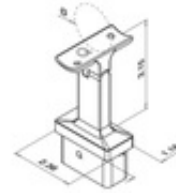

**49-RL4719R/6030** RL4719R - Adjustable Rectangular Line Handrail Bracket for Round Tube  
(Satin Stainless Steel 316)

(2) QS-113 Screws Sold Separately