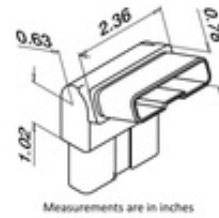

**49-RL4312/6020** RL4312 - Rectangular Line Adjustable Flush Angle (Satin Stainless Steel 316)

Use this adjustable (articulating) elbow with rectangular tube, item# 49-RL4920/6020.

Note:

**Flush fittings DO NOT include screws.** Attach tube to fitting with Lido Weld adhesive, LB-00201.