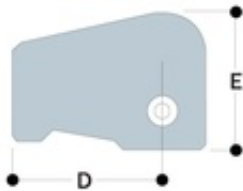

KK92-8 KK92 - PGR Elbow (Galvanized Steel)

KK92 is used to join the top rail to an end post. (Special Order Only)

Part	Weight	A	D	E
92-8	2.84 lbs.	8	3.9 in.	3.5 in.