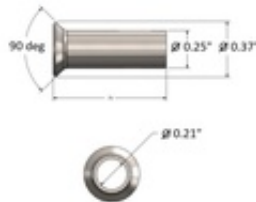

**CS-Tube** CA-PT - Stainless Steel Protector Tube (Satin Stainless Steel 316)

To keep the cable from biting in the wood, the stainless steel post protector tube is inserted into a wood post where the cable enters/exits the post at an angle. See drawings for details.