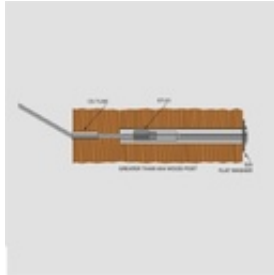

**CS-Tube** CA-PT - Stainless Steel Protector Tube (Satin Stainless Steel 316)

To keep the cable from biting in the wood, the stainless steel post protector tube is inserted into a wood post where the cable enters/exits the post at an angle. See drawings for details.