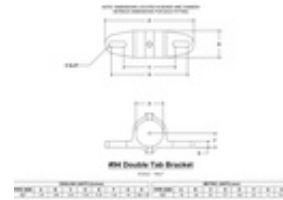

**08780** 94 - Double Tab Bracket Oval Shape (Aluminum Magnesium)

BuyRailings . 71 Commerce Drive, Brookfield, CT 06804 . T877-810-4116 . F +1-203-930-3620 . [buyrailings.com](http://buyrailings.com)