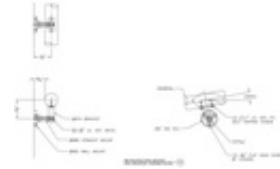

31046 88 - Architectural Handrail Bracket for Wall (Aluminum Satin Anodized)

Architectural style aluminum bracket for wall mounted handrail.

Includes two screws (Item# 83512) to connect bracket to handrail.