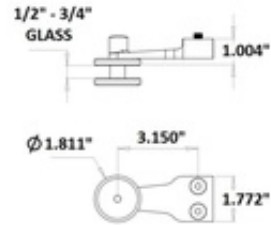

**49-876E/F/3** 876E - Glass Spider Single (Satin Stainless Steel 316)

Glass holder designed to hold 1/2 - 3/4 inch thick glass.

Mount on to square posts or a flat surface to create an end post.

Each bracket includes 2 of the following counter sunk screws in 316SST.

M8 x 1.25 x 25mm