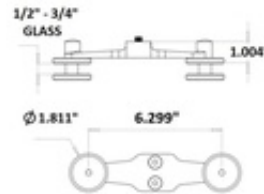

49-876C/F/3 876C - Glass Spider Double (Satin Stainless Steel 316)

Glass holder designed to hold 1/2 - 3/4 inch thick glass.

Mount on to square posts or a flat surface to create a center post.

Each bracket includes 2 of the following counter sunk screws in 316SST.

M8 x 1.25 x 25mm