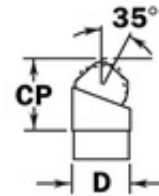

00-822/2 822 - Adjustable Tee for 2" Diameter Tubing (Polished Brass)

Adjustable Tee for 2" Diameter Tubing