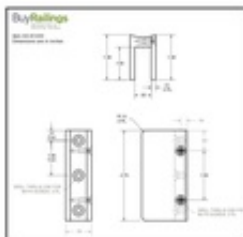

00-813/03 813/03 - Glass Clip 3/8" Glass Radius Back (Polished Brass)

Our solid brass handrail glass clips are used to create booth dividers and guard rails.

Glass Grip is perfect for all guard rail and booth divider applications.