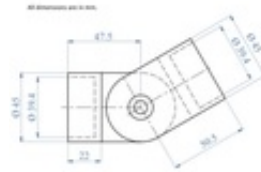

**44-732AW/45** 732AW - Flush Adjustable Elbow for Wood (Satin Stainless Steel 304)

\*Must use item 80-E600/45 to attach to each side of wood rail. (sold separately)