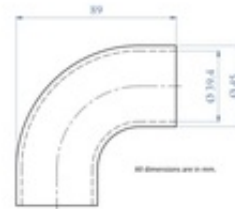

**44-731W/45** 731W - Radius 90 DEG Elbow for Wood (Satin Stainless Steel 304)

\*Must use item 80-E600/45 to attach to each side of wood rail. (sold seperately)