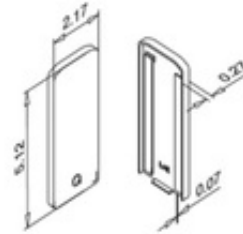

53-6734 6734 - End Cap for Easy Glass Slim (Aluminum Anodized Stainless Steel Effect)

Use with item 53-6904/10. Placed on the ends of the Easy Glass Slim aluminum base shoe.