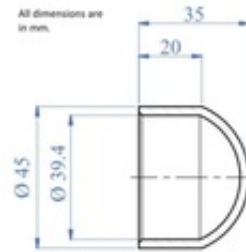

44-602W/45 602W - Round End Cap for Wood (Satin Stainless Steel 304)

*Must use item 80-E600/45 to attach to each side of wood rail. (sold separately)