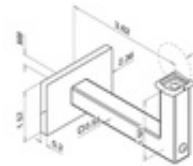

49-4101/1H 4101 - Square Line Handrail Bracket (Satin Stainless Steel 316)

(1) QS-171 Screw attaches bracket to tube and is sold separately.

(1) QS-2 Mounting Bolt sold separately.