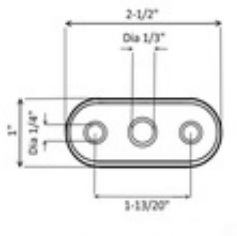

49-352T/424 352T - Saddle for Post-Handrail Bracket (Satin Stainless Steel 316)

Use with 49-352L/424.

Remove the saddle on 49-352L/424 and replace with 49-352T/424