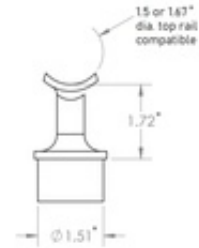

49-352L/424 352L - Short Corner Saddle (Satin Stainless Steel 316)

- Works With 49-732/424