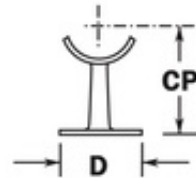

00-341/1H 341 - Saddle Post (Polished Brass, 1.5" OD (0.05" Wall))

Architectural hardware provides a unique breadth of decorative hardware brackets for mounting metal railings in all kinds of settings. And, like your handrail, footrail, stair railing, kitchen rail system or other railing, brackets may be available in a variety of finishes in addition to traditional brass fittings, including white, stainless steel, and more. All brackets are supplied with necessary hardware for proper installation.

Note:

Fittings are supplied with self-drilling, self-tapping hardware.

Mount brackets to stud in wall.

Maximum spacing between brackets is 4 feet.

Consult local codes for rail height and other requirements.