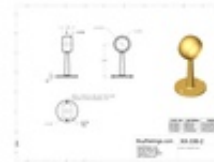

00-336/2 336 - Polished Brass 6" Tall Ball Center Post 2" OD (Polished Brass)

Architectural hardware provides a unique breadth of decorative hardware brackets for mounting metal railings in all kinds of settings. And, like your handrail, footrail, stair railing, kitchen rail system or other railing, brackets may be available in a variety of finishes in addition to traditional brass fittings, including white, stainless steel, and more. All brackets are supplied with necessary hardware for proper installation.

Note:

Fittings are supplied with self-drilling, self-tapping hardware.

Mount brackets to stud in wall.

Maximum spacing between brackets is 4 feet.

Consult local codes for rail height and other requirements.