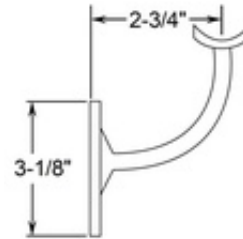

00-302/2 302 - Deluxe Handrail Bracket (Polished Brass)

Architectural hardware provides a unique breadth of decorative hardware brackets for mounting metal railings in all kinds of settings. And, like your handrail, footrail, stair railing, kitchen rail system or other railing, brackets may be available in a variety of finishes in addition to traditional brass fittings, including white, stainless steel, and more.