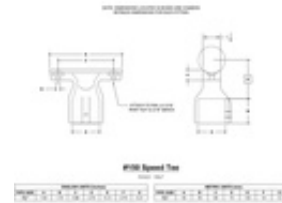

58500 150 - Speed Tee (Aluminum Magnesium)

* Attach to rail with 5/16" Rivet Nut (item# 79233) & 5/16" SBHCS (socket button head cap screw)

* Rivet nut and screw not included