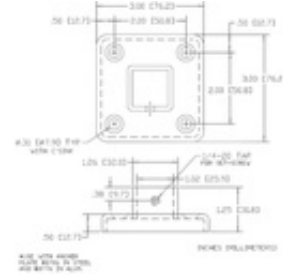

**WA-8905** WAG-8905 - Flange With Four Countersunk Holes and Set Screw (1" IPS)

Flange Without Set Screw