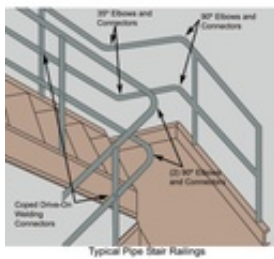

WA-290 WAG-218 - 90° Elbow 1" Inside Radius (Aluminum Mill Finish, 1-1/4" IPS)

Typical Pipe Stair Railings

Fittings designed for welding to pipe.