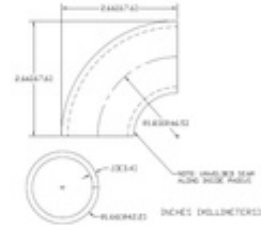

WA-290 WAG-218 - 90° Elbow 1" Inside Radius (Aluminum Mill Finish, 1-1/4" IPS)

Typical Pipe Stair Railings