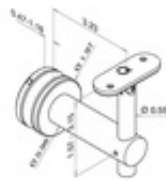

**49-0155** SL0155 - Square Line Adjustable Glass Handrail Bracket Round Mount (Satin Stainless Steel 316)

Glass hole diameter 5/8"

(2) QS-113 Screws Sold Separately