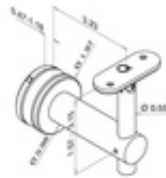

**44-0155** SL0155 - Square Line Adjustable Glass Handrail Bracket Round Mount (Satin Stainless Steel 304)

Glass hole diameter 5/8"

**INDOOR USE ONLY**

(2) QS-113 Screws Sold Separately