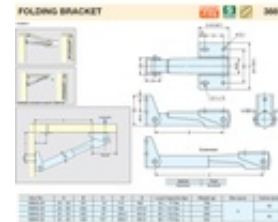

**SG-38820-25** SG-388 - Sugatsune Folding Bracket (7")

- - Automatically Locks when flap is in open position
- - Has release lever for un-locking
- - For panel thickness 15~35mm (19/32"~1-3/8")
- - Required Quantity:
  - Width up to 600mm (23-5/8")...1pc
  - Width 600~1300mm (23-5/8"~51-3/16")...2pcs