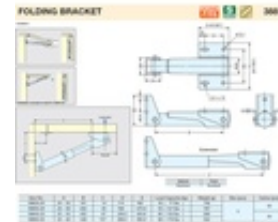

SG-38860-25 SG-388 - Sugatsune Folding Bracket (23")

- - Automatically Locks when flap is in open position
- - Has release lever for un-locking
- - For panel thickness 15~35mm (19/32"~1-3/8")
- - Required Quantity:
 - Width up to 600mm (23-5/8")...1pc
 - Width 600~1300mm (23-5/8"~51-3/16")...2pcs