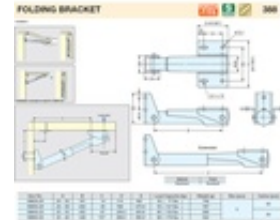

SG-38845-25 SG-388 - Sugatsune Folding Bracket (17")

- - Automatically Locks when flap is in open position
- - Has release lever for un-locking
- - For panel thickness 15~35mm (19/32"~1-3/8")
- - Required Quantity:
 - Width up to 600mm (23-5/8")...1pc
 - Width 600~1300mm (23-5/8"~51-3/16")...2pcs