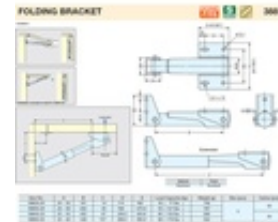

SG-38830-25 SG-388 - Sugatsune Folding Bracket (11")

- - Automatically Locks when flap is in open position
- - Has release lever for un-locking
- - For panel thickness 15~35mm (19/32"~1-3/8")
- - Required Quantity:
 - Width up to 600mm (23-5/8")...1pc
 - Width 600~1300mm (23-5/8"~51-3/16")...2pcs