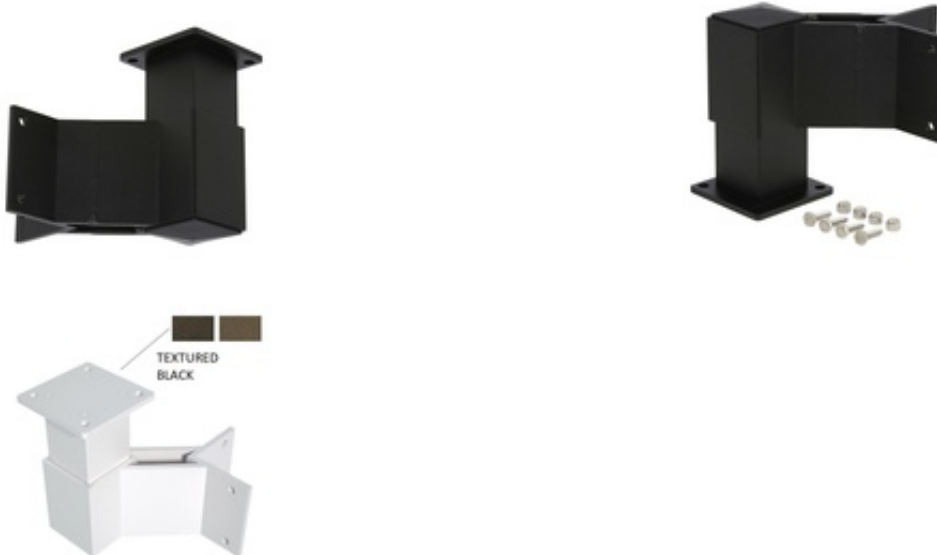

51BK-FBC2 FBKT - Fascia Bracket for Glassrail Post (Aluminum Black, Corner)

The fascia bracket for 2-1/2" square aluminum posts is made of aluminum and is designed to connect with GS635/36/F and GS635/42/F floor mount posts.

Mount the fascia bracket in the desired location and then mount the floor mount post on the matching square surface.

This bracket is available in three functional design styles

1. Center (Line) / End / Stair Fascia Bracket
2. 90 Degree Outside Corner Fascia Bracket
3. Custom Angle Corner Bracket

Each functional design style is available in three colors

1. Textured Black
2. Textured Lakeside Copper
3. White