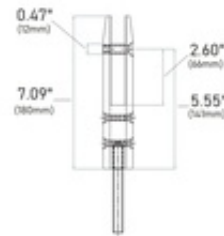

**E2100200** E2S - Square Floor Glass Clamp (Satin Stainless Steel 316, Core Fixed Top Saddle)

This core drill rectangular glass clamp from IAM Design is made of 316 grade stainless steel, has a brushed (satin) finish, and is designed to hold 1/2 and 11/16" thick glass. Mount in the floor with a M12 threaded bolt.

This product is ideal for creating a sleek, modern looking railing solution on decks, balconies, and around pools.

E2100200 can be used both indoors and outdoors.

**Hardware Included:**

M12 (12mm) threaded bolt.